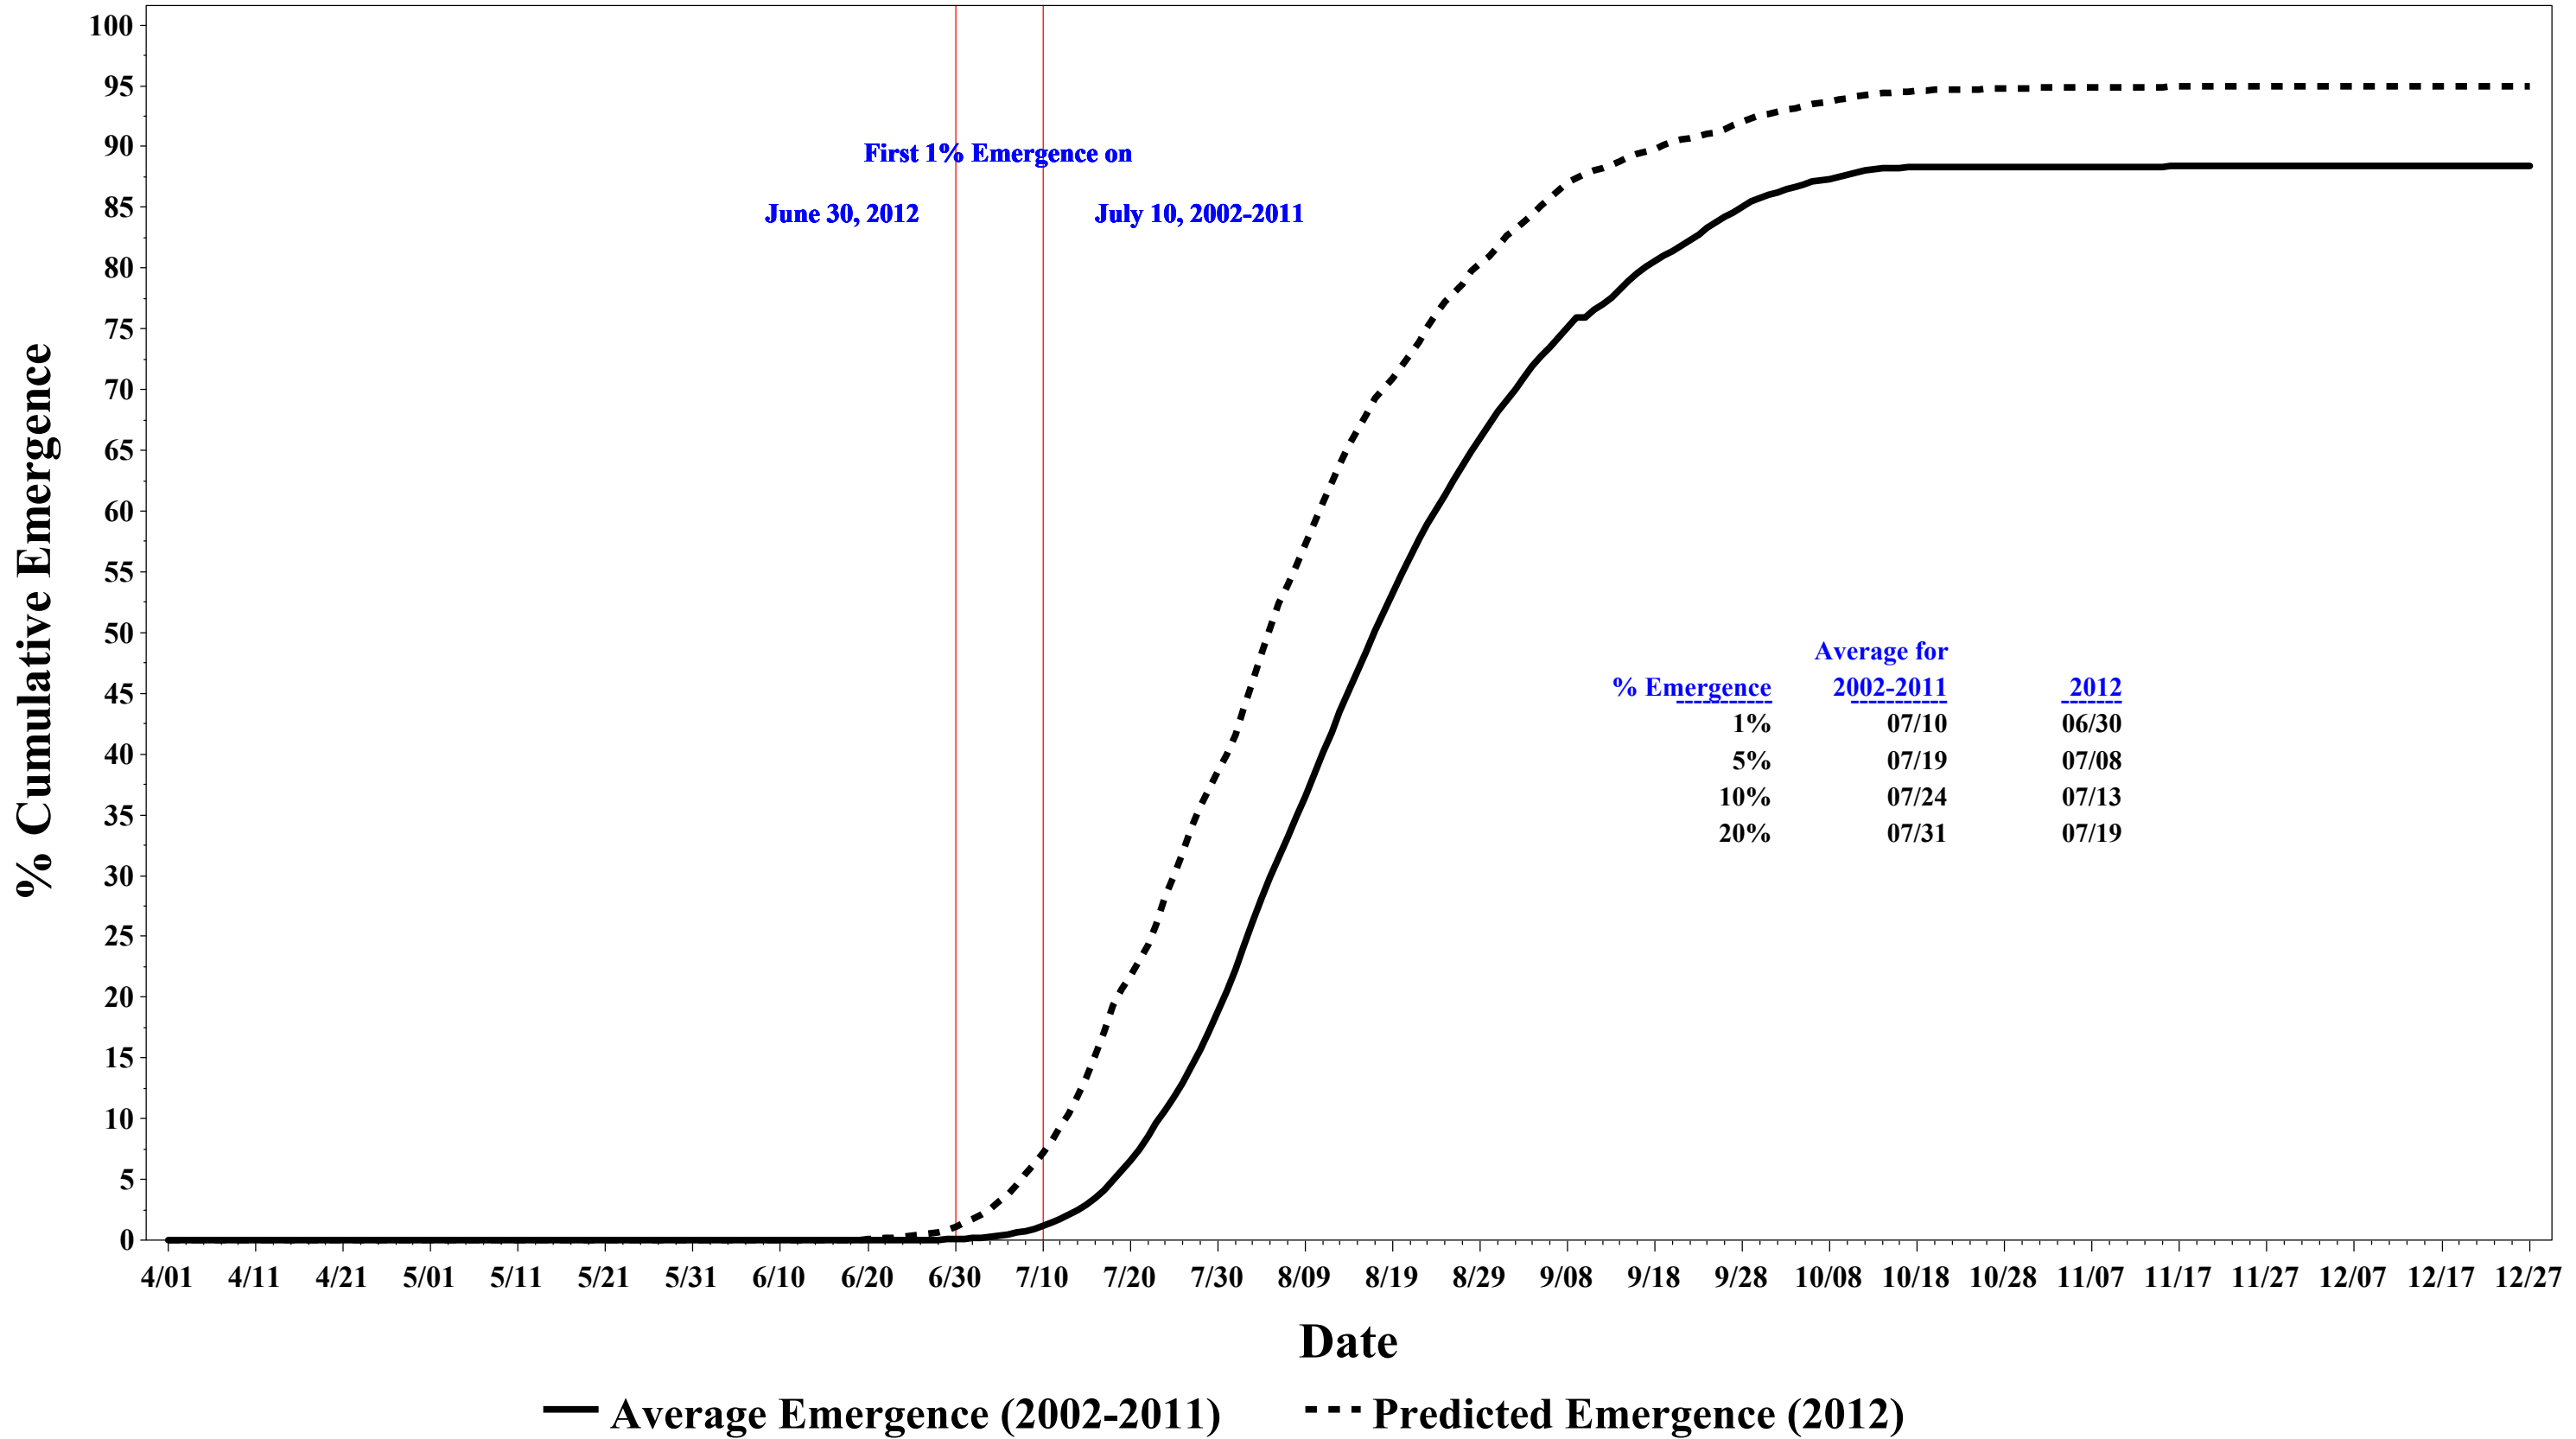

Adult Asian Longhorn Beetle Emergence - 2012

As of September 24, 2012

Charlestown, RI

Emergence may begin approximate 10 day(s) earlier in 2012 than 2002-2011